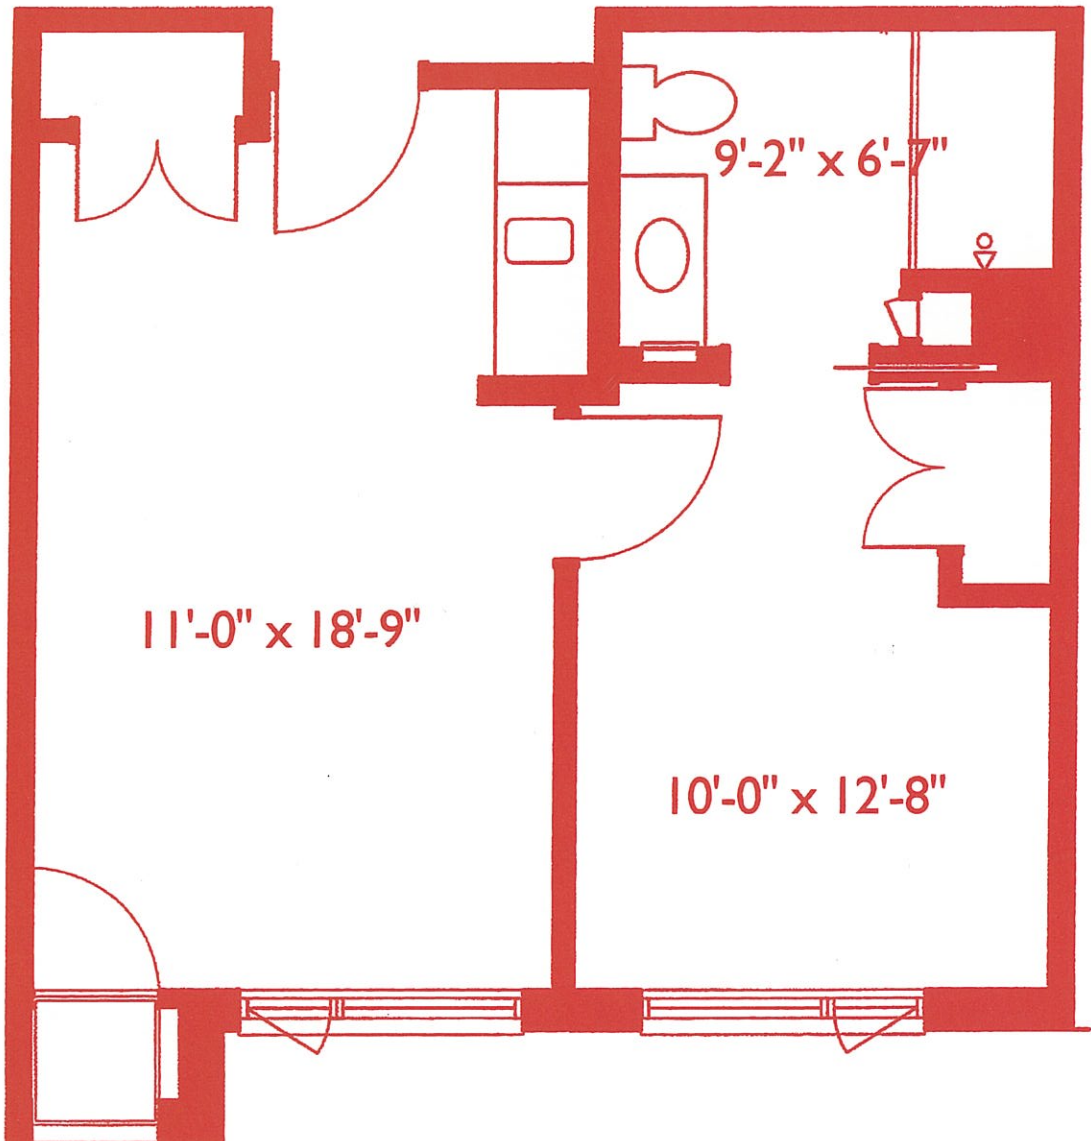

STUDIO

LIVING/BEDROOM
18'-0" x 12'-0"

BATH
10'-3" x 6'-3"

ONE BEDROOM

Wolk Manor

enriching your life

LARGE ONE BEDROOM

Wolk Manor
enriching your life

DELUXE ONE BEDROOM

BEDROOM
10'-6" x 14'-3"

LIVING/ DINING
11'-0" x 22'-6"

BATH
10'-0" x 6'-0"

TWO BEDROOM