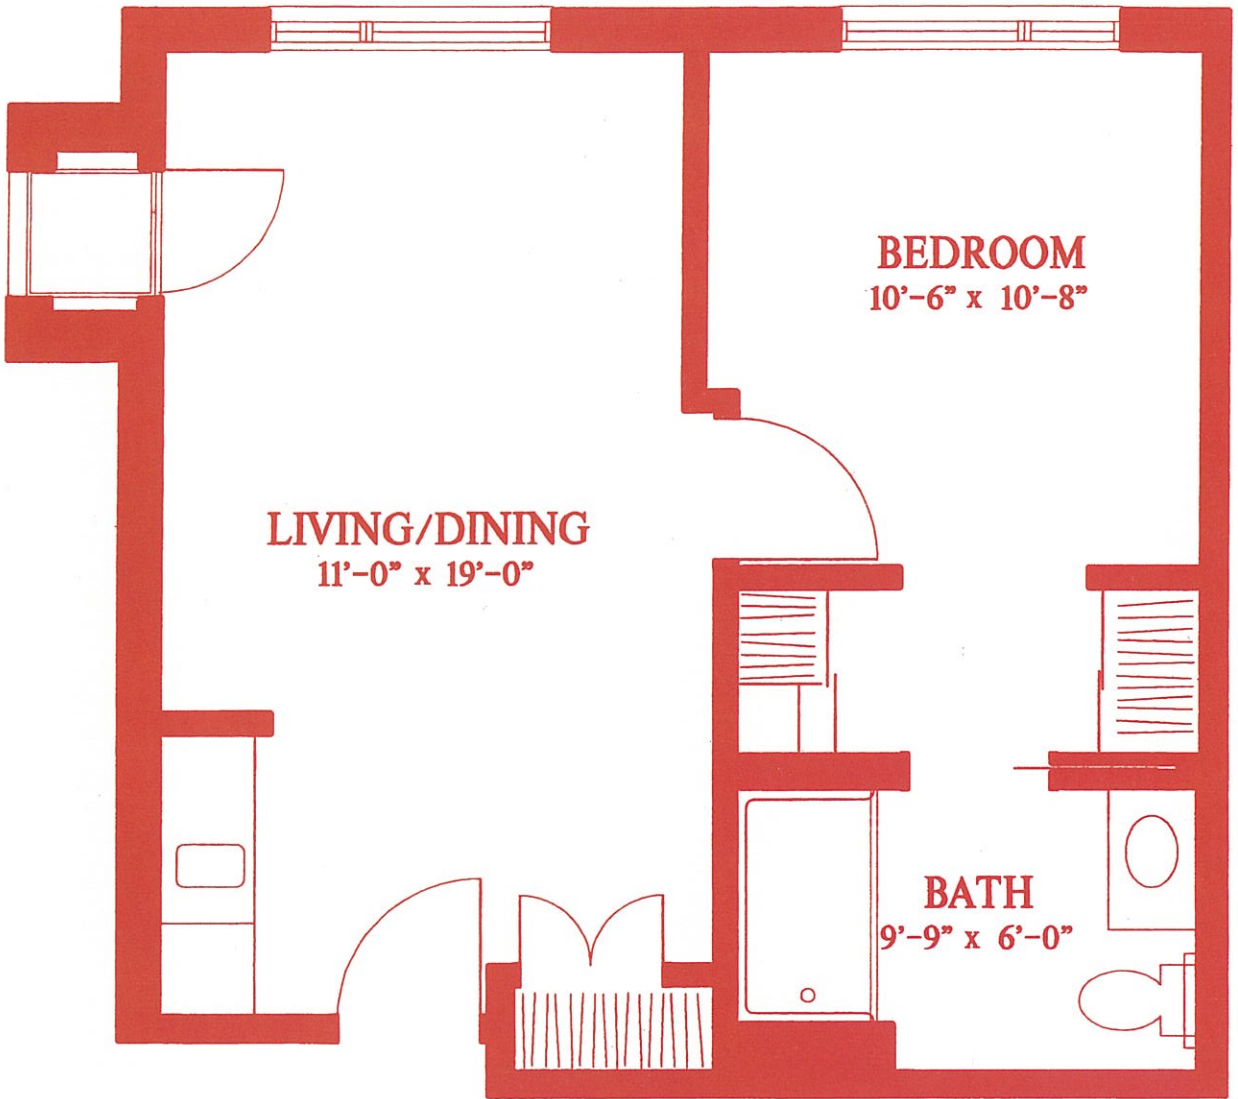

STUDIO

LIVING/BEDROOM
18'-0" x 12'-0"

BATH
10'-3" x 6'-3"

ONE BEDROOM

Wolk Manor

enriching your life

LARGE ONE BEDROOM

Wolk Manor
enriching your life

DELUXE ONE BEDROOM

BEDROOM
10'-6" x 14'-3"

LIVING/ DINING
11'-0" x 22'-6"

BATH
10'-0" x 6'-0"

TWO BEDROOM